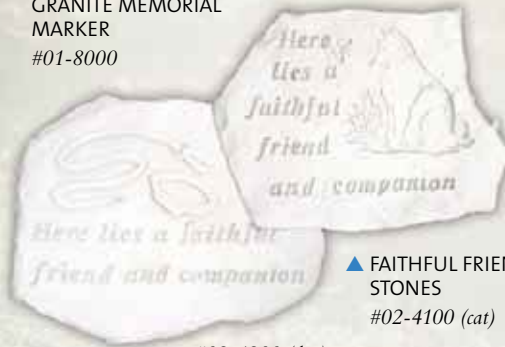

▲ GRANITE MEMORIAL MARKER
#01-8000

▲ BELOVED PET STONES
#02-4500

#02-4400

#01-6000 (med)

#01-6001 (lg)

▲ GRANITE GARDEN STONE MEMORIAL
#01-6002 (sm)

▲ FAITHFUL FRIEND STONES
#02-4100 (cat)

#02-4200 (dog)